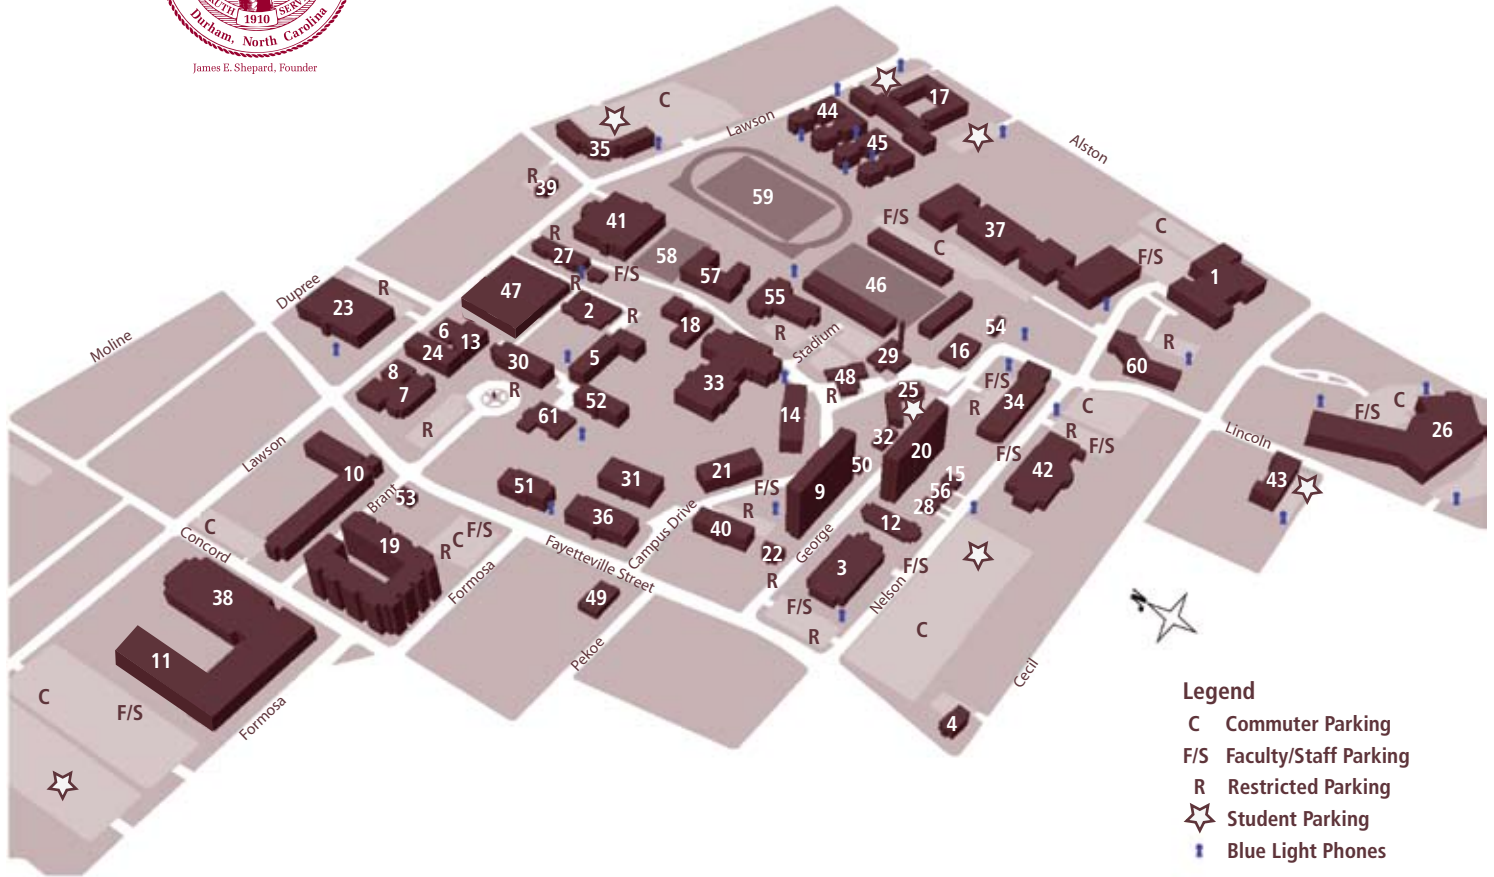

NCCU Campus Map

Legend

- C Commuter Parking
- F/S Faculty/Staff Parking
- R Restricted Parking
- ☆ Student Parking
- ⚡ Blue Light Phones

Index

- | | | |
|---|--|--|
| <ul style="list-style-type: none"> 1 Albert L. Turner Law Building 2 Alexander-Dunn Building 3 Alfonso Elder Student Union (Student Union, Cafeteria, Bookstore, Post Office) 4 Alumni House 5 Annie Day Shepard Residence Hall 6 Art Museum 7 B. N. Duke Auditorium 8 B. N. Duke Annex (Band Room) 9 Baynes Residence Hall 10 Benjamin S. Ruffin Residence Hall 11 Biomanufacturing Research Institute and Technology Enterprise (BRITE) 12 Bowling Lanes 13 C. Ruth Edwards Music Hall 14 C. T. Willis Commerce Building (School of Business) 15 Campus Ministry 16 Central Receiving 17 Chidley Residence Hall 18 Dent Human Sciences Building (Human Science, Foods and Nutrition, Clothing and Textiles, Child Development Lab) 19 Eagle Landing Residence Hall 20 Eagleson Residence Hall 21 Edmonds Classroom Building 22 Environmental and Occupational Health and Safety Office 23 Farrison-Newton Communications | <ul style="list-style-type: none"> Building (Drama, Education Media, English, Foreign Languages, University Theater) 24 Fine Arts Building 25 Graduate Student Apartments 26 H. M. Michaux, Jr. School of Education 27 Health Building 28 Health Careers Center 29 Heating Plant 30 Hoey Administration Building 31 Hubbard-Totten Chemistry Building 32 Human Resources 33 James E. Shepard Memorial Library (School of Library and Information Sciences) 34 Julius L. Chambers Biomedical/ Biotechnology Research Institute (BBRI) 35 Latham Residence Hall 36 Lee Biology Building 37 LeRoy T. Walker Physical Education Complex 38 Mary M. Townes Science Building 39 McDougald House 40 McLean Residence Hall 41 McLendon-McDougald Gymnasium 42 Miller-Morgan Building (Nursing, Health Education) 43 New Graduate Apartments | <ul style="list-style-type: none"> 44 New Residence Hall I 45 New Residence Hall II 46 O'Kelly-Riddick Stadium 47 Pearson Cafeteria 48 Physical Plant 49 Police and Public Safety Building 50 ROTC Building (Former) 51 Robinson Science Building (Josephine Dobbs Clement Early College High School) 52 Rush Residence Hall 53 Shepard House 54 Storage 55 Student Affairs Building (Financial Aid, Student Counseling Center, Loans Office) 56 Summer Ventures 57 Taylor Education Building 58 Tennis Court 59 Track and Practice Field 60 Whiting Criminal Justice Building (Criminal Justice, Public Administration) 61 William Jones Building (NCCU Foundation Inc., Institutional Advancement, University Career Services, Public Relations) |
|---|--|--|